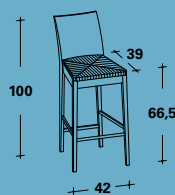

Scheda prodotto · Product Specifications · Fiche du Produit · Produktdatenblatt · Ficha producto

fusto e schienale fondino	in massello di Frassino (1) o di Faggio (2) tinto nelle finiture sopra riportate o impiallacciato precomposto colore Teak (3) in paglia sintetica, pelle o impiallacciato, come riportato nello schema
frame and back seat	in solid Ash (1) or Beech (2) painted in the finishes shown above or with Teak colour (3) reconstructed veneer synthetic straw, leather or veneered, as shown in the chart
cadre et dossier fond	en bois massif de Frêne (1) ou de Hêtre (2) teint dans les finitions indiquées ci-dessus ou plaqué précomposé coloris Teck (3) paille synthétique, cuir ou plaqué, comme indiqué sur le schéma
Gestell und Rückenlehne Sitzfläche	massive Esche (1) oder Buche (2) gebeizt in den o. a. Finishes oder furniert mit Holz-mischung Farbe Teak (3) Kunststroh, Leder oder furniert lt. Schema
estructura y respaldo asiento	en madera maciza de Fresno (1) o Haya (2) teñida en los colores ilustrados arriba, o bien con enchapado precomposto de color Teca (3) paja sintética, piel o enchapado, como se indica en el esquema

fondino impagliato
straw seat
fond empaillé
Strohgeflecht-Sitzfläche
asiento de paja