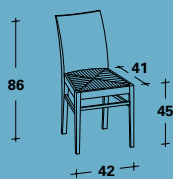

Scheda prodotto - Product Specifications - Fiche du Produit - Produktdatenblatt - Ficha producto

fusto e schienale fondino	in massello di Frassino (1) o di Faggio (2) tinto nelle finiture sopra riportate o impiallacciato precomposto colore Teak (3) in paglia sintetica, pelle o impiallacciato, come riportato nello schema
frame and back seat	frame and back: in solid Ash (1) or Beech (2) painted in the finishes shown above or with Teak colour (3) reconstructed veneer synthetic straw, leather or veneered, as shown in the chart
cadre et dossier fond	en bois massif de Frêne (1) ou de Hêtre (2) teint dans les finitions indiquées ci-dessus ou plaqué précomposé coloris Teck (3) paille synthétique, cuir ou plaqué, comme indiqué sur le schéma
Gestell und Rückenlehne Sitzfläche	massive Esche (1) oder Buche (2), gebeizt in den o. a. Finishes, oder furniert mit Holz Mischung Farbe Teak (3) Kunststroh, Leder oder furniert lt. Schema
estructura y respaldo asiento	en madera maciza de Fresno (1) o Haya (2) teñida en los colores ilustrados arriba, o bien con enchapado precompuesto de color Teca (3) paja sintética, piel o enchapado, como se indica en el esquema

fondino impagliato
straw seat
fond empaillé
Strohgeflecht-Sitzfläche
asiento de paja